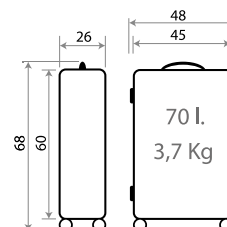

Lena 430026.

66302.

NEW Ref. 430026113001

Ref. 66339-21

Necesar Adaptable
ABS / Adaptable
Beauty Case ABS
29x21x15cm

NEW Ref. 430026110001

Trolley 55cm - Ref. 66317-21

NEW Ref. 430026111001