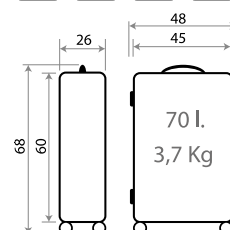

NEW Ref. 440010111003
Trolley 68cm - Ref. 71818-33

NEW Ref. 440010112003
Ref. 71819-33
Set/2 55 / 68 cm.

ABS