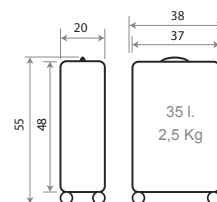

NEW Ref. 430032101001
Trolley 65cm - Ref. 67712-21

NEW Ref. 430032102001
Ref. 67714-21
Set/2 55 / 65 cm

Clark

430029.

Composición / Composition: 100% ABS GRAINY

66802.

NEW Ref. 430029103001
Ref. 66819-21
Necesar Adaptable
ABS / Adaptable
Beauty Case ABS
29x21x15cm