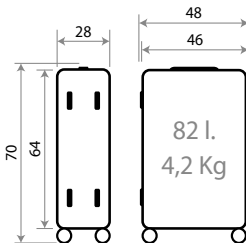

COLLECTION IN ENSO CATALOG

NEW Ref. 230045134053

Ref. 96439-24

Necesar Adaptable
ABS / Adaptable
Beauty Case ABS
29x21x15cm

NEW Ref. 230045131053

Trolley 55cm - Ref. 96491-24

NEW Ref. 230045130053

Trolley 55cm - Ref. 96486-24