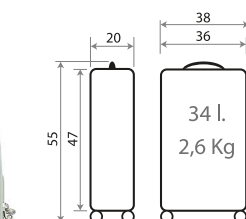

NEW Ref. 130047110053

Trolley 55cm - Ref. 40817-42