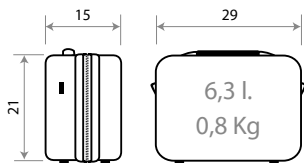

340023. Gorjuss - Frida

36202.

#39. NECESER
29x21x15cm
Necesar ABS Adaptable
/ ABS Adaptable Beauty
Case