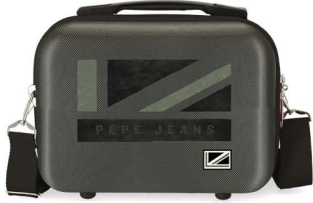

NEW Ref. 440010110003
Trolley 55cm - Ref. 71817-33

NEW Ref. 440010111003
Trolley 68cm - Ref. 71818-33

NEW Ref. 440010112003
Ref. 71819-33
Set/2 55 / 68 cm.

ABS

430015.

Aidan

64602.

Composición / Composition:
100% ABS GRAINY