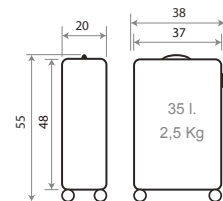

NEW Ref. 130027100002

Trolley 55cm - Ref. 35111-21