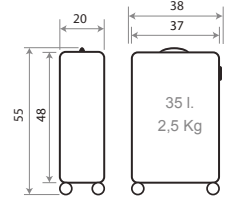

ABS

640022.

Stitch cute

45304.

Composición / Composition: ABS

NEW Ref. 640022103020
Ref. 45319-41
Necesar Adaptable
ABS / Adaptable
Beauty Case ABS
29x21x15cm

NEW Ref. 640022100020
Trolley 55cm - **Ref. 45311-41**