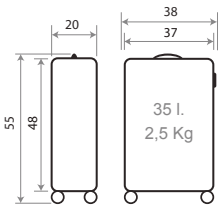

NEW Ref. 340033103020
Ref. 38219-21
Neceser Adaptable
ABS / Adaptable
Beauty Case ABS
29x21x15cm

NEW Ref. 340033100020
Trolley 55cm - Ref. 38211-21