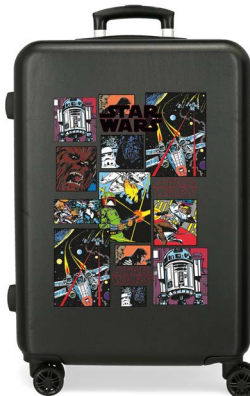

NEW Ref. 330067100001

Trolley 55cm - Ref. 28911-21

NEW Ref. 330067101001

Trolley 65cm - Ref. 28912-21

NEW Ref. 330067102001

Ref. 28914-21

Set/2 55 / 65 cm.

330046.