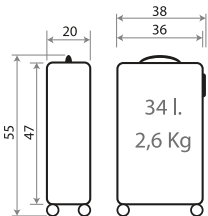

Ref. 68539
Necesar Adaptable
ABS / Adaptable
Beauty Case ABS
29x21x15cm

NEW Ref. 430038173082

Trolley 55cm - Ref. 68517-21

NEW Ref. 430038174082

Trolley 68cm - Ref. 68518-21

NEW Ref. 430038179082

Ref. 68519-21