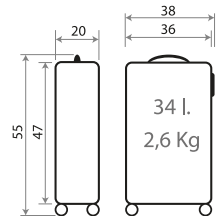

NEW Ref. 330073110031

Trolley 55cm - Ref. 38517-22