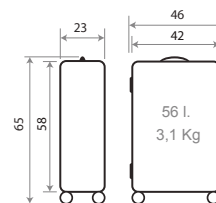

NEW Ref. 430023101001
Trolley 65cm - **Ref. 65712-21**

NEW Ref. 430023102001
Ref. 65674-21
Set/2 55 / 65 cm

Darren

430022.

Composición / Composition:
100% ABS GRAINY

65602.