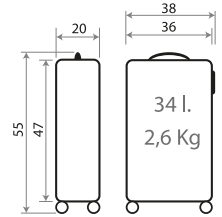

NEW Ref. 440010110006
Trolley 55cm - Ref. 71817-36