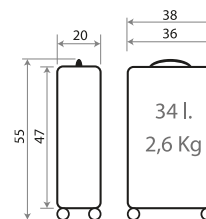

NEW Ref. 430014110001
Trolley 55cm - Ref. 64517-21