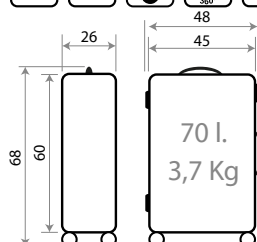

NEW Ref. 530004112001
Ref. 86419-21
Set/2 55 / 68 cm.

Summerville

530005.

86902.

Composición / Composition: ABS

NEW Ref. 530005110001
Trolley 55cm - Ref. 86917-21

NEW Ref. 530005111001
Trolley 68cm - Ref. 86918-21