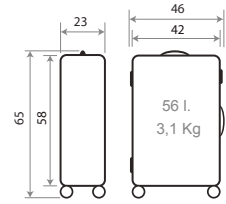

ABS

640022.

Stitch cute

45304.

Composición / Composition: ABS

NEW Ref. 640022103020
Ref. 45319-41
Necesar Adaptable
ABS / Adaptable
Beauty Case ABS
29x21x15cm

NEW Ref. 640022100020
Trolley 55cm - **Ref. 45311-41**