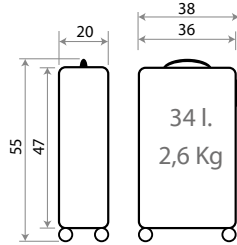

130023.

30602.

Free Dots

Composición /
Composition: ABS

NEW Ref. 130023100001
Trolley 55cm - Ref. 30617-21