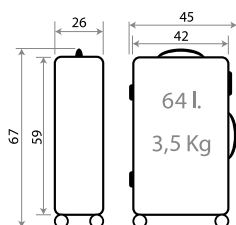

#71. TROLLEY 67cm.
67x45x26cm

NEW Ref. 340023198081
Ref. 36270-21
Necesar Adaptable ABS /
Adaptable Beauty Case ABS
29x21x15cm

NEW Ref. 340023173081
Trolley 55cm - Ref. 36270-21

NEW Ref. 340023174081
Trolley 67cm - Ref. 36271-21