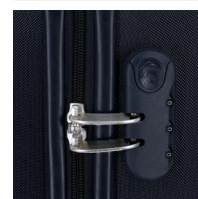

Summerville

530005.

86902.

Composición / Composition: ABS

NEW Ref. 530005110001
Trolley 55cm - Ref. 86917-21

NEW Ref. 530005111001
Trolley 68cm - Ref. 86918-21

NEW Ref. 530005112001
Ref. 86919-21
Set/2 55 / 68 cm.

Portland

530006.

87202.

Composición / Composition: ABS

NEW Ref. 530006110003
Trolley 55cm - Ref. 87217-23

NEW Ref. 530006111002
Trolley 68cm - Ref. 87218-22

NEW Ref. 5300061120
Ref. 87219-21
Set/2 55 / 68 cm.

C- 21/01 Negro / Black

C- 22/02 Marino / Navy

C- 23/03 Rojo / Red

ABS