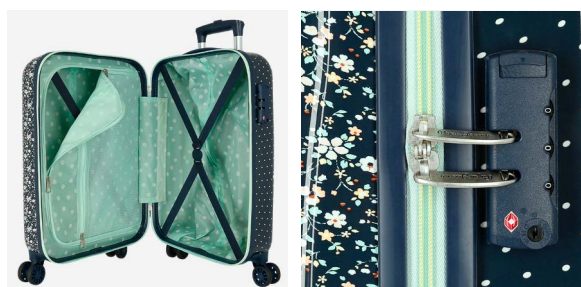

NEW Ref.
430038173082

Ref. 67139
Necesar Adaptable
ABS / Adaptable
Beauty Case ABS
29x21x15cm

NEW Ref. 430034173091

Trolley 55cm - Ref. 67117-21

NEW Ref. 430034174091

Trolley 68cm - Ref. 67118-21

NEW Ref. 430034179091