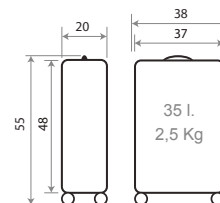

NEW Ref. 630071100001

Trolley 55cm - Ref. 40411-41