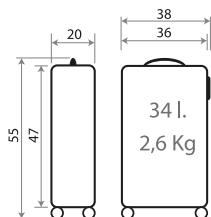

Grogu

Composición / Composition: ABS

330084.

38102.

NEW Ref. 330084110053

Trolley 55cm - Ref. 38117-21