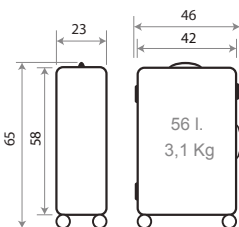

NEW Ref. 340033101020
Trolley 65cm - Ref. 38212-21

NEW Ref. 340033102020
Ref. 38214-21
Set/2 55 / 65 cm.