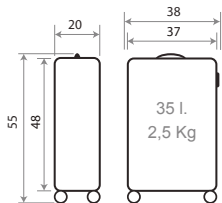

NEW Ref. 130047113055
Ref. 40839-43
Neceser Adaptable
ABS / Adaptable
Beauty Case ABS
29x21x15cm

NEW Ref. 130047110055
Trolley 55cm - Ref. 40811-43