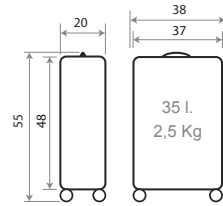

NEW Ref. 130044100033

Trolley 55cm - Ref. 37611-21