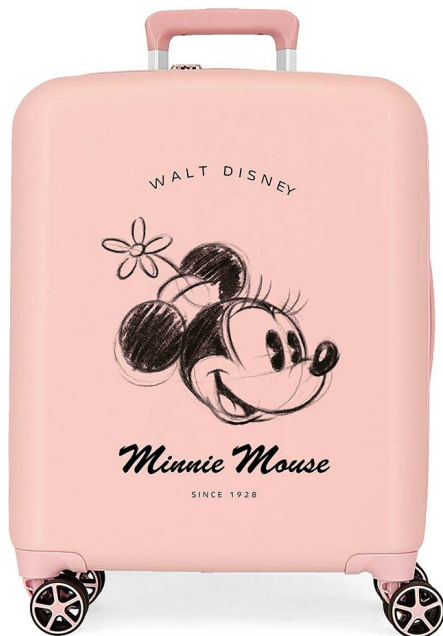

NEW Ref. 3400321210-01

Trolley 70cm - Ref. 37394

NEW Ref. 3400321220-01

Ref. 37397

Set/2 55 / 70cm.

● C- 01/21

● C- 02/ 22

340032. Minnie Heart

37302

NEW Ref. 3400321130-04

Ref. 37319

Necesar Adaptable
ABS / Adaptable
Beauty Case ABS
29x21x15cm

NEW Ref. 3400321200-03

Trolley 55cm - Ref. 37393

NEW Ref. 3400321210-04

Trolley 70cm - Ref. 37394