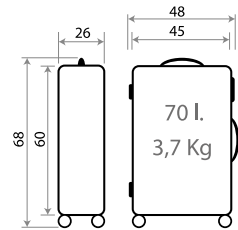

NEW Ref. 440010111006
Trolley 68cm - Ref. 71818-36

NEW Ref. 440010112006
Ref. 71819-36
Set/2 55 / 68 cm.

430016.