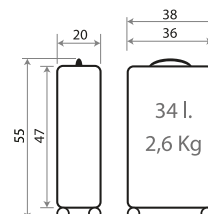

NEW Ref. 430026110001

Trolley 55cm - Ref. 66317-21