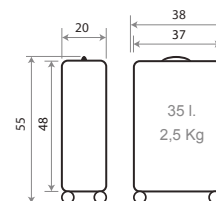

NEW Ref. 430022100001
Trolley 55cm - **Ref. 65611**