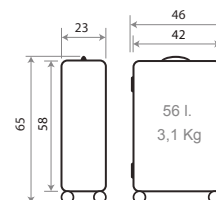

65602.

C/21 Black C/22 Blue

NEW Ref. 430022103001
Ref. 65619
Necesar Adaptable
ABS / Adaptable
Beauty Case ABS
29x21x15cm

NEW Ref. 430022100001
Trolley 55cm - **Ref. 65611**

NEW Ref. 430022101001
Trolley 65cm - **Ref. 65612**