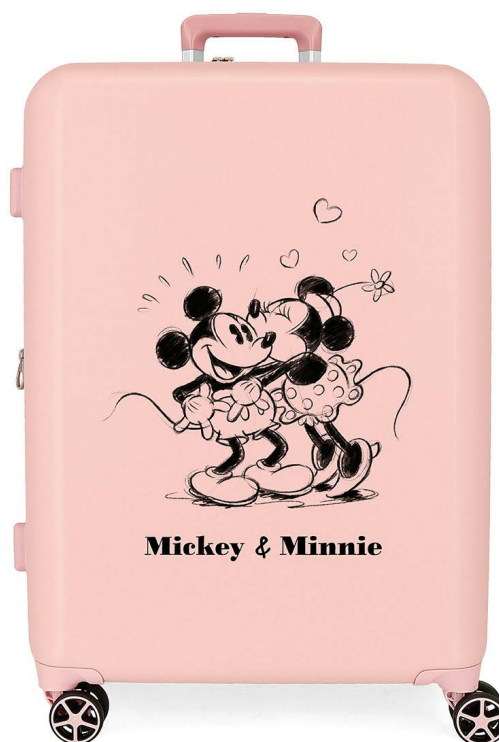

Mickey Freindly

340032.

37302.

Composición / Composition: ABS

● C- 05/25

● C- 06/ 26

NEW Ref. 3400321130-05

Ref. 37319

Neceser Adaptable
ABS / Adaptable
Beauty Case ABS
29x21x15cm

NEW Ref. 3400321200-06

Trolley 55cm - **Ref. 37393**

NEW Ref. 3400321210-05

Trolley 70cm - **Ref. 37394**

NEW Ref. 3400321220-05

Ref. 37397

Set/2 55 / 70cm.

Mickey and Minnie Kises

340032.

37302

● C- 07/27

● C- 08/ 28

NEW Ref. 3400321130-08

Ref. 37319

Neceser Adaptable
ABS / Adaptable
Beauty Case ABS
29x21x15cm

NEW Ref. 3400321200-07

Trolley 55cm - **Ref. 37393**

NEW Ref. 3400321210-08

Trolley 70cm - **Ref. 37394**

NEW Ref. 3400321220-08

Ref. 37397

Set/2 55 / 70cm.