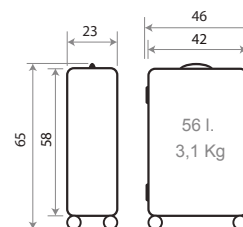

Necesar Adaptable
ABS / Adaptable
Beauty Case ABS
29x21x15cm

NEW Ref. 630071100001

Trolley 55cm - Ref. 40411-41

NEW Ref. 630071101001

Trolley 65cm - Ref. 40412-41

NEW Ref. 630071102001

Ref. 40414-41

Set/2 55 / 65 cm.