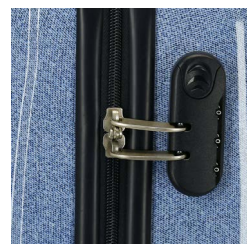

NEW Ref. 330073133035

Ref. 38595-21

Set/2 55 / 70 cm.

NEW Ref. 330073110031

Trolley 55cm - Ref. 38517-22

NEW Ref. 330073113031

Ref. 38539-22

Necesar Adaptable ABS /
Adaptable Beauty Case ABS
29x21x15cm