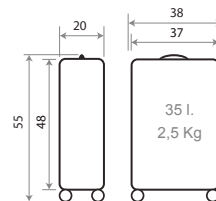

NEW Ref. 440010112006
Ref. 65514-21
Set/2 55 / 65 cm.

Luca

430023.

Composición / Composition:
100% ABS GRAINY

65702.

NEW Ref. 430023103001
Ref. 65719-21
Necesar Adaptable
ABS / Adaptable
Beauty Case ABS
29x21x15cm