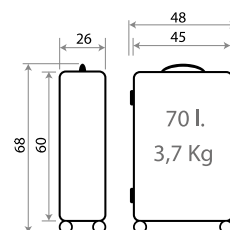

Carol 430014.

64502.

NEW Ref. 430014113001
Ref. 64539-21
Necesar Adaptable ABS/
Adaptable Beauty Case ABS
29x21x15cm

NEW Ref. 430014110001
Trolley 55cm - Ref. 64517-21

NEW Ref. 430014111001
Trolley 68cm - Ref. 64518-21