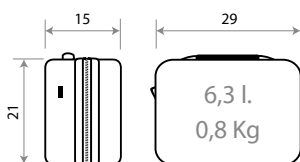

REF. 38102 GROGU

COLECCIÓN EN CATÁLOGO DE KIDS COLECCIONES

COLLECTION IN KIDS COLECCIONES CATALOG

Grogu

Composición / Composition: ABS

330084.

38102.

NEW Ref. 330084110053

Trolley 55cm - Ref. 38117-21

NEW Ref. 330084113053

Ref. 38139-21

Neceser Adaptable ABS /
Adaptable Beauty Case ABS
29x21x15cm

Star Wars Logo

Composición / Composition: ABS

340030.

37102.

NEW Ref. 340030113004

Ref. 37139-24

Neceser Adaptable ABS /
Adaptable Beauty Case ABS
29x21x15cm

NEW Ref. 340030120004

Trolley 55cm - Ref. 37193-24

NEW Ref. 340030121004

Trolley 70cm - Ref. 37194-24

NEW Ref. 340030122004

Ref. 37197-24

Set/2 55 / 70cm.

ABS