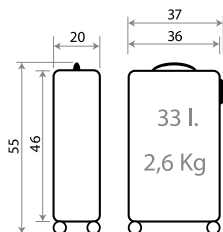

#70. TROLLEY 55cm.
55x37x20cm