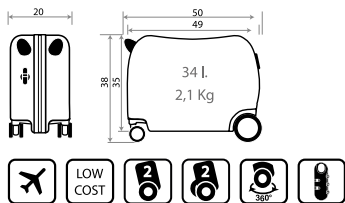

COLLECTION IN BRANDS JUNIOR CATALOG

REF.40804 SPRING IS HERE

NEW Ref. 130047110075

Trolley 55cm - Ref. 40817-41

NEW Ref. 130047114075

Ref. 40898-41

Maleta infantil 4 Ruedas, 2 Multi-direccionales /
Rolling Suitcase 4 Wheels, 2 multidirectional
50x38x20cm