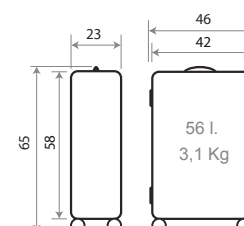

NEW Ref. 640019101020
Trolley 65cm - Ref. 45412-41

NEW Ref. 640019102020
Ref. 45414-41
Set/2 55 / 65 cm.

640021.
45604.