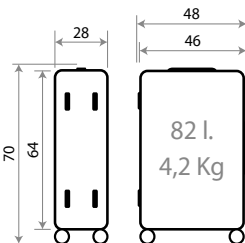

82 l.
4,2 Kg

NEW Ref. 230049132042

Trolley 70cm - Ref. 96892-22

NEW Ref. 230049133042

Ref. 96495-22

Set/2 55 / 70 cm.