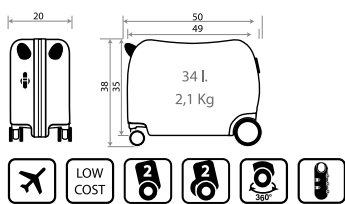

COLLECTION IN BRANDS JUNIOR CATALOG

REF.40804 SPRING IS HERE

NEW Ref. 130047110075

Trolley 55cm - Ref. 40817-41

NEW Ref. 130047114075

Ref. 40898-41

Maleta infantil 4 Ruedas, 2 Multi-direccionales /
Rolling Suitcase 4 Wheels, 2 multidirectional
50x38x20cm