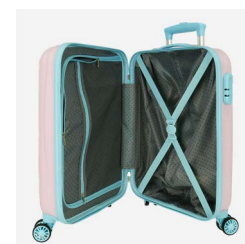

COLLECTION IN BRANDS JUNIOR CATALOG

REF.40804 SPRING IS HERE

NEW Ref. 130047110075

Trolley 55cm - Ref. 40817-41

NEW Ref. 130047114075

Ref. 40898-41

Maleta infantil 4 Ruedas, 2 Multi-direccionales /
Rolling Suitcase 4 Wheels, 2 multidirectional
50x38x20cm