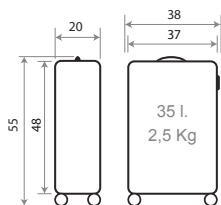

Free Time

Composición / Composition: 100% ABS GRAINY

130019.

27602.

NEW Ref. 130019100001
Trolley 55cm - Ref. 27611-21