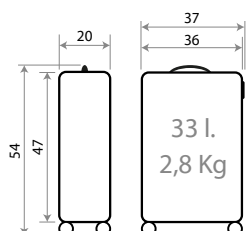

NEW Ref. 530005112001
Ref. 86919-21
Set/2 55 / 68 cm.

Portland

530006.

87202.

Composición / Composition: ABS

NEW Ref. 530006110003
Trolley 55cm - Ref. 87217-23

NEW Ref. 530006111002
Trolley 68cm - Ref. 87218-22