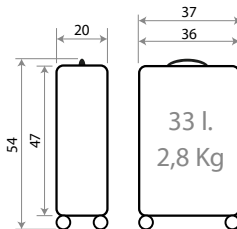

Beverly

86402.

Composición / Composition: ABS

NEW Ref. 530004110001
Trolley 55cm - Ref. 86417-21