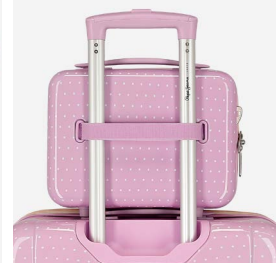

Ref. 68539
Necesar Adaptable
ABS / Adaptable
Beauty Case ABS
29x21x15cm

NEW Ref. 430038173082

Trolley 55cm - Ref. 68517-21

NEW Ref. 430038174082

Trolley 68cm - Ref. 68518-21

NEW Ref. 430038179082

Ref. 68519-21