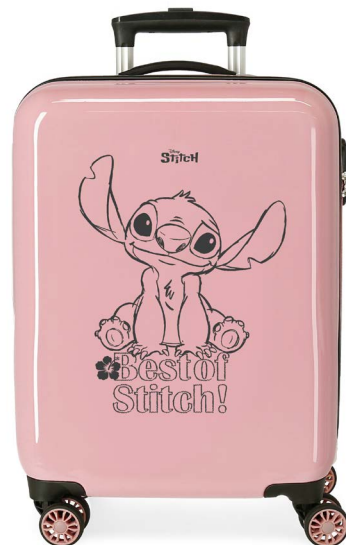

NEW Ref. 640022101020
Trolley 65cm - **Ref. 45312-41**

NEW Ref. 640022102020
Ref. 45314-41
Set/2 55 / 65 cm.

630077.

Best of Stitch

46704.

NEW Ref. 630077113073
Ref. 46739-41
Necesar Adaptable
ABS / Adaptable
Beauty Case ABS
29x21x15cm

NEW Ref. 630077110073
Trolley 55cm - **Ref. 446717-41**

Make a Wish

630080.

47104.

NEW Ref. 630080113073
Ref. 47139-41
Necesar Adaptable
ABS / Adaptable
Beauty Case ABS
29x21x15cm

NEW Ref. 630080110073
Trolley 55cm - **Ref. 47117-41**