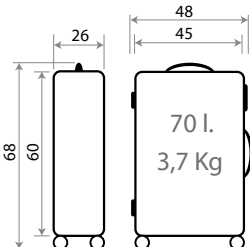

Free Dots

Composición /
Composition: ABS

NEW Ref. 130023100001
Trolley 55cm - Ref. 30617-21

NEW Ref. 130023103001
Ref. 30639-21

Necesar Adaptable ABS/
Adaptable Beauty Case ABS
29x21x15cm

NEW Ref. 130023100002
Trolley 55cm - Ref. 30617-22