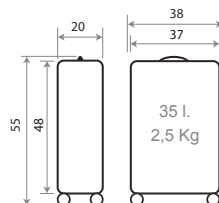

Balls

Composición / Composition:
100% ABS - PC FILM

130026.

34902.

NEW Ref. 130026100001
Trolley 55cm - Ref. 34911-21