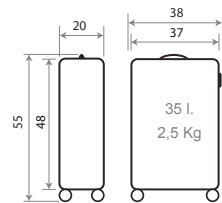

NEW Ref. 440010110006
Trolley 55cm - Ref. 65511-21