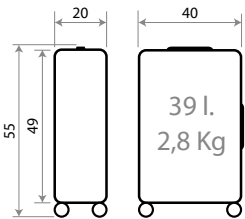

NEW Ref. 230049134042

Ref. 96839-22

Neceser Adaptable
ABS / Adaptable
Beauty Case ABS
29x21x15cm

39 l.
2,8 Kg

NEW Ref. 230049131042

Trolley 55cm - Ref. 96891-22

NEW Ref. 230049130042

Trolley 55cm - Ref. 96886-22