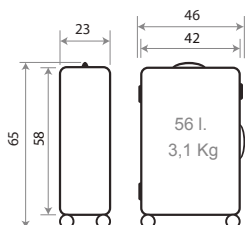

130047.

40804.

NEW Ref. 130047113055
Ref. 40839-43
 Neceser Adaptable
 ABS / Adaptable
 Beauty Case ABS
 29x21x15cm

NEW Ref. 130047110055
 Trolley 55cm - Ref. 40811-43

NEW Ref. 130047101055
 Trolley 65cm - Ref. 40812-43