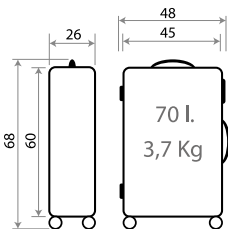

Ref. 68539
Necesar Adaptable
ABS / Adaptable
Beauty Case ABS
29x21x15cm

NEW Ref. 430038173082

Trolley 55cm - Ref. 68517-21

NEW Ref. 430038174082

Trolley 68cm - Ref. 68518-21

NEW Ref. 430038179082

Ref. 68519-21