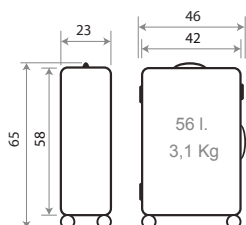

NEW Ref. 130043113055
Ref. 37539-21
Neceser Adaptable
ABS / Adaptable
Beauty Case ABS
29x21x15cm

My favorite place

130017.
27402.

Composición / Composition: 100% ABS GRAINY

NEW Ref. 130017100001
Trolley 55cm - Ref. 27411-21