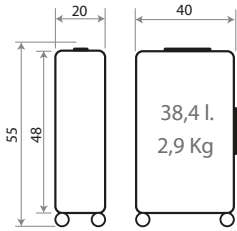

530003.

Ann

86302.

Composición / Composition: ABS

NEW Ref. 530003120001
Trolley 55cm - Ref. 86393-21