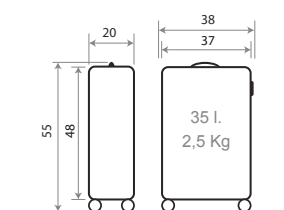

640019.
45404.

Logo Marvel

Composición / Composition: ABS

NEW Ref. 640019103020

Ref. 45419-41

Necesar Adaptable
ABS / Adaptable
Beauty Case ABS
29x21x15cm

NEW Ref. 640019100020
Trolley 55cm - Ref. 45411-41

NEW Ref. 640019101020
Trolley 65cm - Ref. 45412-41

NEW Ref. 640019102020
Ref. 45414-41
Set/2 55 / 65 cm.

640021.
45604.

Star Wars Retro

Composición / Composition: ABS

NEW Ref. 640021100020

Ref. 45611-41 - Trolley 55cm

R2D2 Star Wars

Composición / Composition: ABS

NEW Ref. 640015100020

Ref. 45711-41 - Trolley 55cm

640015.
45704.