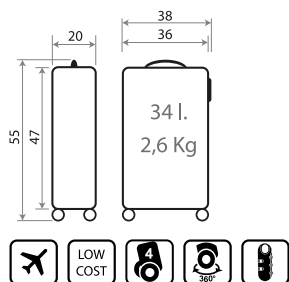

530007.

87302.