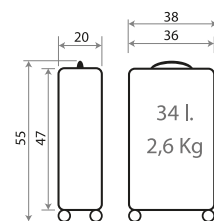

130047.

40804.

Spring is here

Composición / Composition: ABS

COLECCIÓN EN CATÁLOGO DE BRANDS JUNIOR

COLLECTION IN BRANDS JUNIOR CATALOG

REF.40804 SPRING IS HERE

NEW Ref. 130047110075

Trolley 55cm - Ref. 40817-41