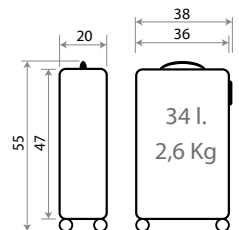

NEW Ref. 230025101001
Trolley 65cm - Ref. 93812-12

NEW Ref. 230025102001
Ref. 93814-21
Set/2 55 / 65 cm.

230016.
91902.

Make a Wish

● C/01 C/21 ● C/02 C/22

NEW Ref. 2300161130-02
Ref. 91939-22
Necesar Adaptable
ABS / Adaptable
Beauty Case ABS
29x21x15cm