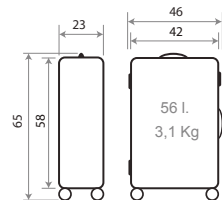

NEW Ref. 440010111006
Trolley 65cm - Ref. 65512-21

NEW Ref. 440010112006
Ref. 65514-21
Set/2 55 / 65 cm.