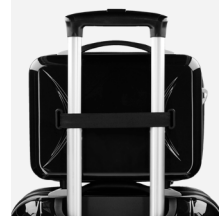

530007.

87302.

Maveryck

Composición / Composition: ABS

Neceser
Adaptable
ABS /
Adaptable
Beauty Case
ABS
29x21x15cm

NEW Ref. 530007113001

Ref. 87339-21

Blanco-Marino / White-Navy