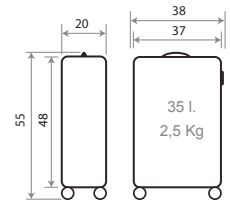

NEW Ref. 430027100001

Trolley 55cm - Ref. 66511-21