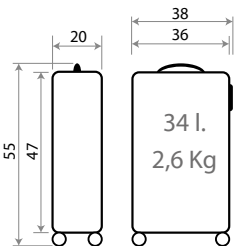

Free Dots

Composición /
Composition: ABS

NEW Ref. 130023100001
Trolley 55cm - Ref. 30617-21

NEW Ref. 130023103001
Ref. 30639-21

Necesar Adaptable ABS/
Adaptable Beauty Case ABS
29x21x15cm

NEW Ref. 130023100002
Trolley 55cm - Ref. 30617-22