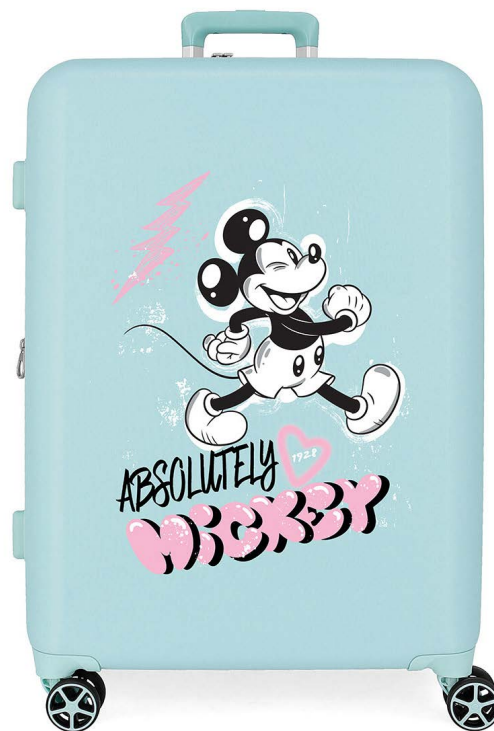

Composición / Composition: ABS

● C- 05/25

● C- 06/ 26

NEW Ref. 3400321130-05

Ref. 37319

Neceser Adaptable
ABS / Adaptable
Beauty Case ABS
29x21x15cm

NEW Ref. 3400321200-06

Trolley 55cm - **Ref. 37393**

NEW Ref. 3400321210-05

Trolley 70cm - **Ref. 37394**

NEW Ref. 3400321220-05

Ref. 37397

Set/2 55 / 70cm.

Mickey and Minnie Kises

340032.

37302

● C- 07/27

● C- 08/ 28

NEW Ref. 3400321130-08

Ref. 37319

Neceser Adaptable
ABS / Adaptable
Beauty Case ABS
29x21x15cm

NEW Ref. 3400321200-07

Trolley 55cm - **Ref. 37393**

NEW Ref. 3400321210-08