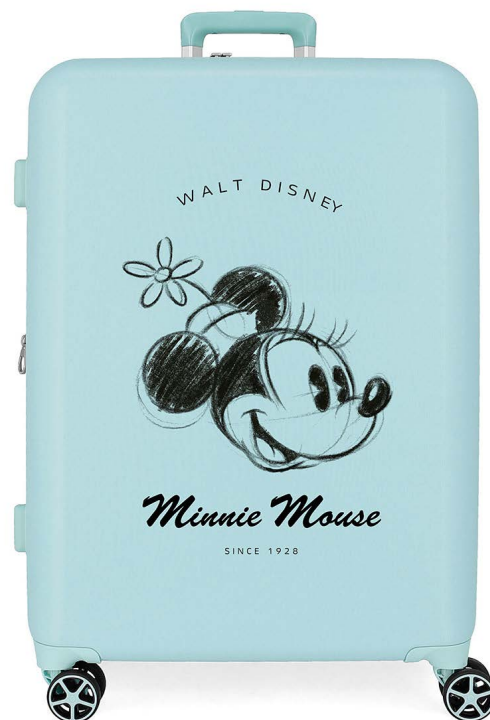

NEW Ref. 3400321210-01

Trolley 70cm - Ref. 37394

NEW Ref. 3400321220-01

Ref. 37397

Set/2 55 / 70cm.

● C- 01/21

● C- 02/ 22

340032. Minnie Heart

37302

NEW Ref. 3400321130-04

Ref. 37319

Necesar Adaptable
ABS / Adaptable
Beauty Case ABS
29x21x15cm

NEW Ref. 3400321200-03

Trolley 55cm - Ref. 37393

NEW Ref. 3400321210-04

Trolley 70cm - Ref. 37394