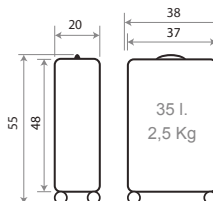

Adorable Stitch

Composición / Composition: ABS

630071.

40404.

NEW Ref. 630071100002

Trolley 55cm - Ref. 40411-21