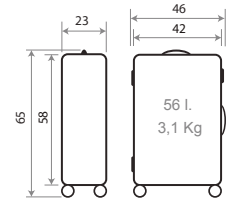

NEW Ref. 430027101001

Trolley 65cm - Ref. 66512-21

NEW Ref. 430027102001

Ref. 66514-21

Set/2 55 / 65 cm.