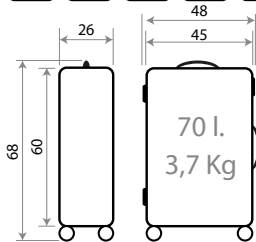

Necesar Adaptable ABS /
Adaptable Beauty Case ABS
29x21x15cm

530004.

Beverly

86402.

Composición / Composition: ABS

NEW Ref. 530004110001
Trolley 55cm - Ref. 86417-21

NEW Ref. 530004111001
Trolley 68cm - Ref. 86418-21