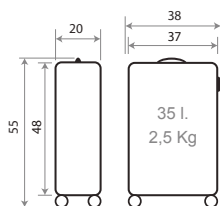

NEW Ref. 130017100001
Trolley 55cm - Ref. 27411-21