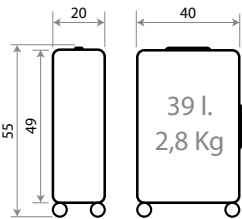

NEW Ref. 230045134053

Ref. 96439-24

Necesar Adaptable
ABS / Adaptable
Beauty Case ABS
29x21x15cm

NEW Ref. 230045131053

Trolley 55cm - Ref. 96491-24

NEW Ref. 230045130053

Trolley 55cm - Ref. 96486-24