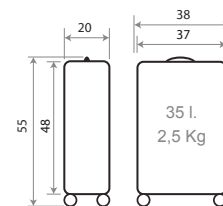

Necesar Adaptable
ABS / Adaptable
Beauty Case ABS
29x21x15cm

NEW Ref. 340034100033

Trolley 55cm - Ref. 37911-21

Mickey Outline

340021.

34702

NEW Ref. 340021103002

Ref. 34739-22