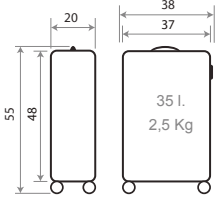

430031.

67402.

Luna

Composición / Composition: 100% ABS GRAINY

NEW Ref. 430031100001

Trolley 55cm - Ref. 67411-21