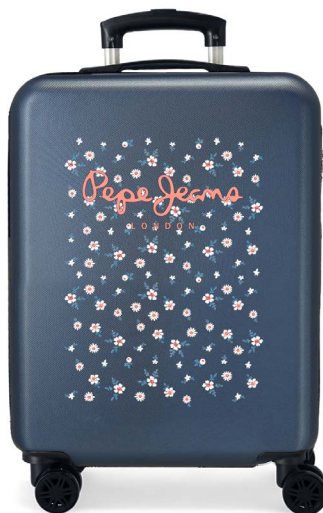

Necesar Adaptable ABS/
Adaptable Beauty Case ABS
29x21x15cm

NEW Ref. 430011113002

Ref. 64239-22

Necesar Adaptable ABS/
Adaptable Beauty Case ABS
29x21x15cm

NEW Ref. 430011100002
Trolley 55cm - Ref. 64211-22