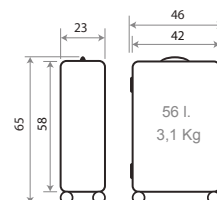

NEW Ref. 430029101001
Trolley 65cm - Ref. 66812-21

NEW Ref. 430029102001
Ref. 66814-21
Set/2 55 / 65 cm

ABS