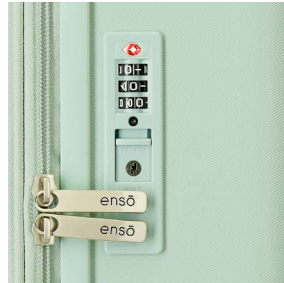

COLLECTION IN ENSO CATALOG

NEW Ref. 230045134053

Ref. 96439-24

Necesar Adaptable
ABS / Adaptable
Beauty Case ABS
29x21x15cm

NEW Ref. 230045131053

Trolley 55cm - Ref. 96491-24

NEW Ref. 230045130053

Trolley 55cm - Ref. 96486-24