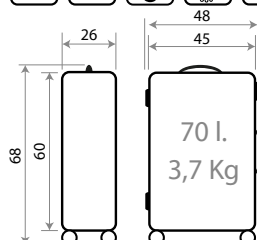

NEW Ref. 530005112001
Ref. 86919-21
Set/2 55 / 68 cm.

Portland

530006.

87202.

Composición / Composition: ABS

NEW Ref. 530006110003
Trolley 55cm - Ref. 87217-23

NEW Ref. 530006111002
Trolley 68cm - Ref. 87218-22