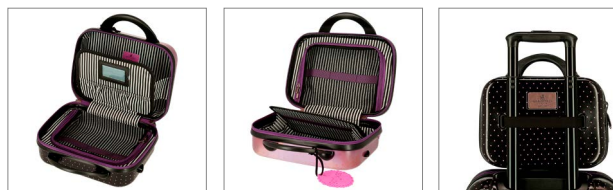

130030.
35602.

NEW Ref. 130030110001
Ref. 35617-21

NEW Ref. 130030113001
Ref. 35639-21

340023. Gorjuss - Frida

36202.

#39. NECESER
29x21x15cm
Necesar ABS Adaptable
/ ABS Adaptable Beauty
Case

#70. TROLLEY 55cm.
55x37x20cm