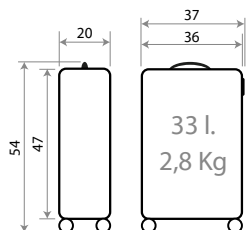

NEW Ref. 530004112001
Ref. 86419-21
Set/2 55 / 68 cm.

Summerville

530005.

86902.

Composición / Composition: ABS

NEW Ref. 530005110001
Trolley 55cm - Ref. 86917-21

NEW Ref. 530005111001
Trolley 68cm - Ref. 86918-21