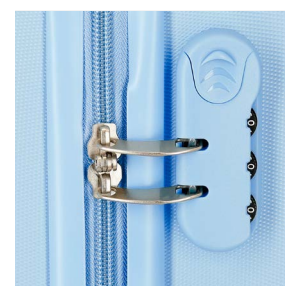

Necesar Adaptable
ABS / Adaptable
Beauty Case ABS
29x21x15cm

NEW Ref. 340034100033

Trolley 55cm - Ref. 37911-21

Mickey Outline

340021.

34702

NEW Ref. 340021103002

Ref. 34739-22