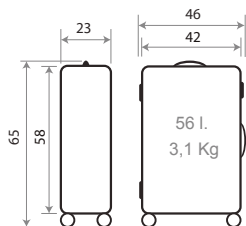

NEW Ref. 130043101055
Trolley 65cm - Ref. 37512-21

NEW Ref. 130043102055
Ref. 37514-21
Set/2 55 / 65 cm.