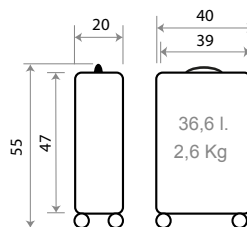

TROLLEYS

Detalles Trolleys / Details Trolley

**NEW Ref. 140010172073**

**Ref. 50886**

Trolley Cabina 55cm Expandible /  
Cabine Size 55cm Expandible

Expandible

140010.

50802.