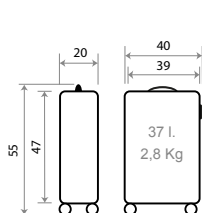

NEW Ref. 140007173055
55cm - **Ref. 59991**