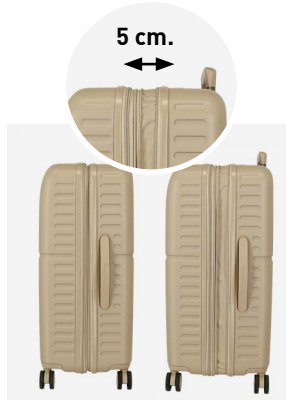

440011.

76902.

TROLLEY MEDIUM

Expandible / Expandable