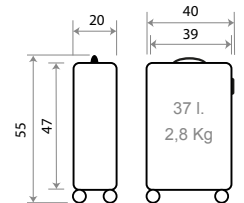

140006.

New Galaxy

59807.

Composición / Composition: ABS

NEW Ref. 140006198035

Ref. 59839

Necesar Adaptable ABS/
Adaptable Beauty Case ABS
29x21x15cm

Interior y Cierre de Combinación / Inner and Combination Lock

Interior y Cierre TSA / Inner and TSA Closing

NEW Ref. 140006172033

Ref. 59886

Trolley Cabina 55cm Expandible /
Cabine Size 55cm Expandible

5 cm.