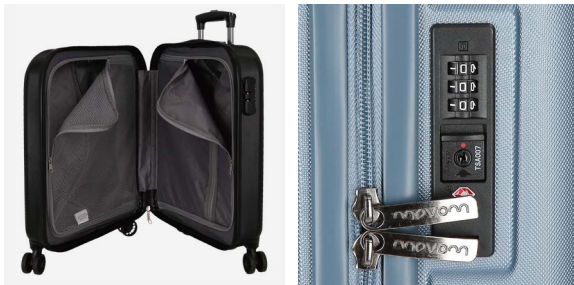

TROLLEY CABINA / TROLLEY CABINE

Interior y Cierre de Combinación / Inner and Combination Lock

TROLLEYS MEDIANO Y GRANDE / TROLLEYS MEDIUM AND BIG

Interior y Cierre TSA / Inner and TSA Closing

**NEW Ref. 140007172082**