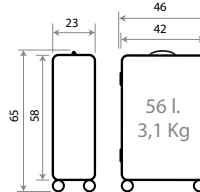

NEW Ref. 140005174082
65cm - Ref. 58492