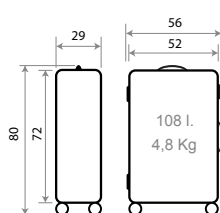

140007.

59907.

C/61 Negro / Black
C/20 Negro / Black
C/62 Marino / Navy
C/30 Marino / Navy
C/63 Azul Cielo / Sky Blue
C/33 Azul Cielo / Sky Blue
C/65 Rosa / Pink
C/70 Rosa / Pink

C/67 Amarillo / Yellow
C/65 Amarillo / Yellow
C/68 Turquesa / Turquoise
C/55 Turquesa / Turquoise
C/69 Malva / Mauve
C/82 Malva / Mauve

NEW Ref. 140007173055
55cm - **Ref. 59991**

NEW Ref. 140007174033
70cm - **Ref. 59992**

NEW Ref. 140007177030
80cm - **Ref. 59993**

NEW Ref. 140007178030

Ref. 59994 - Set/3 55/70/80cm

NEW Ref. 140007179033

Ref. 59995- Set/2 55/70cm

Polipropileno