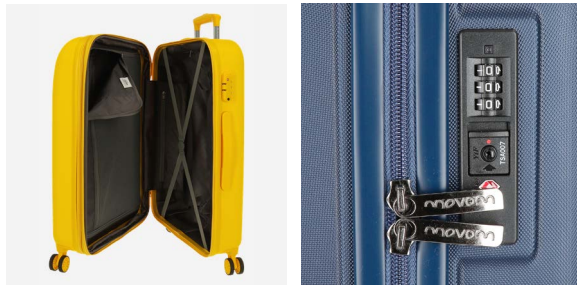

TROLLEY CABINA / TROLLEY CABINE

Interior y Cierre de Combinación / Inner and Combination Lock

TROLLEYS MEDIANO Y GRANDE / TROLLEYS MEDIUM AND BIG

Interior y Cierre TSA / Inner and TSA Closing

**NEW Ref. 140007172082**