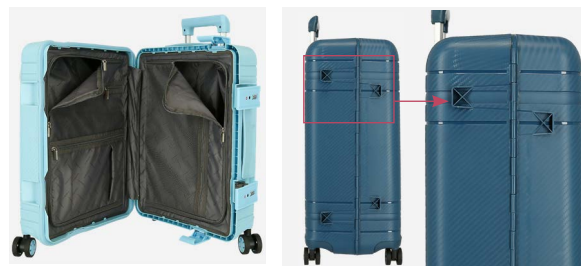

Detalles / Details