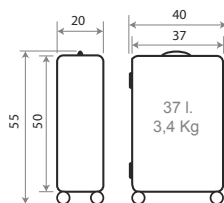

**NEW Ref. 140015173010**  
55cm - **Ref. 53291**

**NEW Ref. 140015175073**  
68cm - **Ref. 53292**

**NEW Ref. 140015177022**  
78cm - **Ref. 53293**

**NEW Ref. 140015178022**  
**Ref. 53294** - Set/3 55/68/78cm

# Dimension

51802.

Composición / Composition: Polipropileno / Polypropylene

TROLLEYS

Cierre TSA Integrado / Integrated TSA Closing

NEW Ref. 140013173030

Ref. 51891

Trolley 55cm