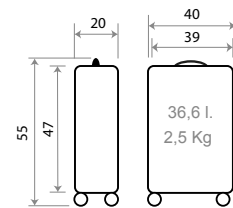

NEW Ref. 140008173040
55cm - Ref. 50191