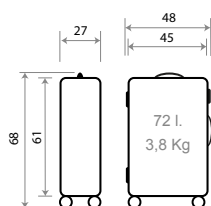

NEW Ref. 140006174021

68cm - Ref. 59892