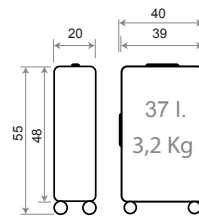

**Ref. 76839**

Necesar Adaptable ABS/  
Adaptable Beauty Case ABS  
29x21x15cm

Interior / Inner

Adaptable

Expandible / Expandable

5 cm.

**NEW Ref. 440012140009**

Trolley 55cm - Ref. 76886