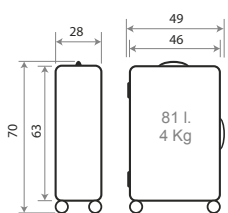

NEW Ref. 140016175050

70cm - Ref. 53388