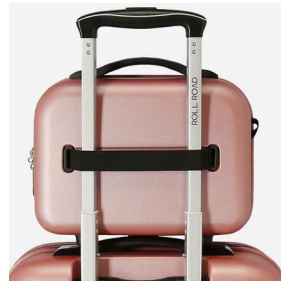

140010.

India

50802.

Composición / Composition: ABS

NEW Ref. 140010198020

Ref. 50839

Necesar Adaptable ABS/
Adaptable Beauty Case ABS
29x21x15cm

Adaptable

TROLLEYS

Detalles Trolleys / Details Trolley

NEW Ref. 140010172073

Ref. 50886

Trolley Cabina 55cm Expandible /
Cabine Size 55cm Expandible