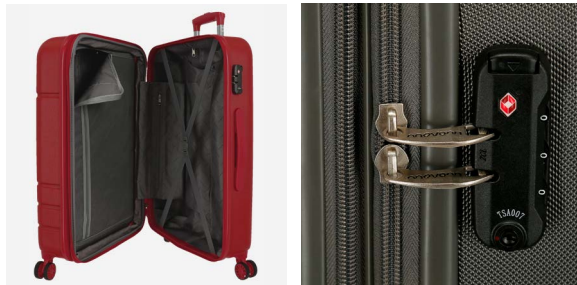

TROLLEY CABINA / TROLLEY CABINE

Interior y Cierre de Combinación / Inner and Combination Lock

TROLLEYS MEDIANO Y GRANDE / TROLLEYS MEDIUM AND BIG

Interior y Cierre TSA / Inner and TSA Closing

**NEW Ref. 140006172033**