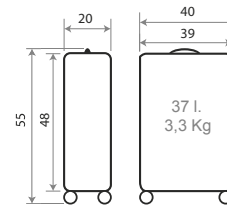

## TROLLEYS

Interior Trolley Cabina, Cierre TSA y Doble Rueda / Inner Cabine, TSA Closing and Double Wheels

**NEW Ref. 140016172030**

**Ref. 53386 -**

**Trolley 55cm**

**EXPANDABLE**

El Petro®

140016.