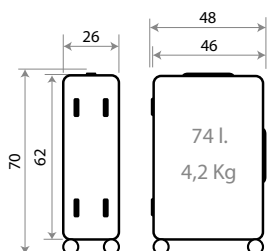

NEW Ref. 530008121003

Trolley 70cm - Ref. 87494-23

NEW Ref. 530008122003

Ref. 87497-23

Set/2 55 / 70 cm.