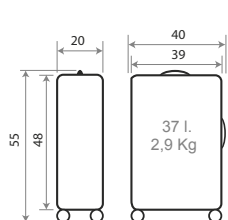

El Petro®

140016.

53302.

NEW Ref. 140016173064

55cm - Ref. 53387