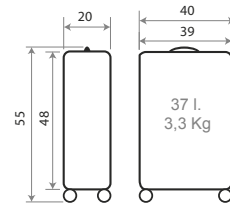

NEW Ref. 14001172021

Ref. 51286 -

Trolley 55cm

EXPANDABLE

■ ■ ■
C/21 C/26 C/27