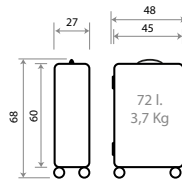

**TROLLEYS**

Detalles Trolleys / Details Trolley

**NEW Ref. 140009172070**

**Ref. 50686**

Trolley Cabina 55cm Expandible /  
Cabine Size 55cm Expandible

Expandible

140009.

50602.

NEW Ref. 140009173020  
55cm - Ref. 50691

NEW Ref. 140009174032  
68cm - Ref. 50692

NEW Ref. 140009177041  
78cm - Ref. 50693

NEW Ref. 140009178041

Ref. 50694 - Set/3 55/70/80cm

NEW Ref. 140009179032

Ref. 50695 - Set/2 55/70cm