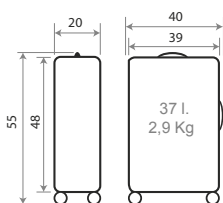

**TROLLEYS**

Interior Trolley Cabina, Cierre TSA y Doble Rueda / Inner Cabine, TSA Closing and Double Wheels

**NEW Ref. 14001172021**

**Ref. 51286 -**

Trolley 55cm

**EXPANDABLE**

■ ■ ■  
C/21 C/26 C/27

**NEW Ref. 14001173041**  
55cm - Ref. 51287