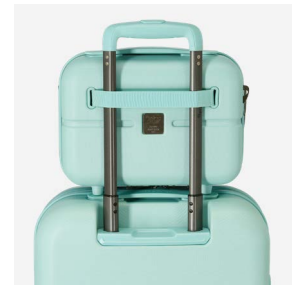

440007.

Highlight

76802.

Composición / Composition: ABS

NEW Ref. 440007144002

Ref. 76839

Necesar Adaptable ABS/
Adaptable Beauty Case ABS
29x21x15cm

Adaptable

Expandible / Expandable

5 cm.

NEW Ref. 440012140009

Trolley 55cm - Ref. 76886