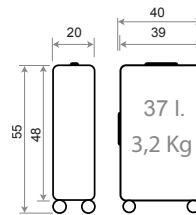

Ref. 76939

Necesar Adaptable ABS/  
Adaptable Beauty Case ABS  
29x21x15cm

Interior / Inner

Adaptable

Expandible / Expandable

5 cm.

NEW Ref. 444001140050

Trolley 55cm - Ref. 76986