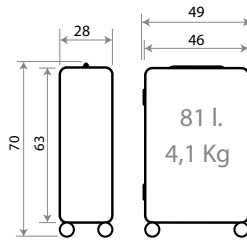

140003.

Wood

53107.

Composición / Composition: ABS

NEW Ref. 140003198020

Ref. 53139

Necesar Adaptable ABS/
Adaptable Beauty Case ABS
29x21x15cm

NEW Ref. 140003171065

55cm - **Ref. 53186**

NEW Ref. 140003176052

Ref. 53189 - Set/2 55/65cm