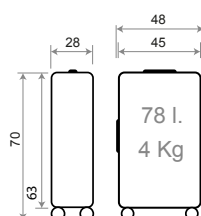

440007.

76802.

C/ 21 NEGRO /
BLACK

C/ 22 MARINO
/ NAVY

C/ 23
OCRE

C/ 24 ROSA /
LIGHT PINK

C/ 25
TURQUOISE

C/ 26
TERRACOTA

C/ 2B
GREEN

TURQUOISE

C/ 07
GREEN

TURQUOISE

C/ 2C ROSA
CLARO / LIGHT
PINK

C/ 08 ROSA
CLARO / LIGHT
PINK

C/ 09 CORAL

C/ 2D CORAL

C/ 01 NEGRO /
BLACK

C/ 02 MARINO
/ NAVY

C/ 03
OCRE

C/ 04 ROSA /
LIGHT PINK

C/ 05
TURQUOISE

C/ 06
TERRACOTA

C/ 07
GREEN

TURQUOISE

C/ 08 ROSA
CLARO / LIGHT
PINK

C/ 09 CORAL

C/ 09 CORAL

NEW Ref. 440014141008

Trolley 55cm - Ref. 76891

NEW Ref. 440017142008

Trolley 70cm - Ref. 76892

NEW Ref. 440020143008

Ref. 76895 - Set/2 55 / 70 cm.