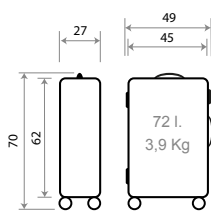

NEW Ref. 140007174033
70cm - **Ref. 59992**