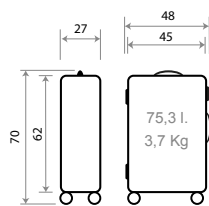

NEW Ref. 140010174030
70cm - Ref. 50892