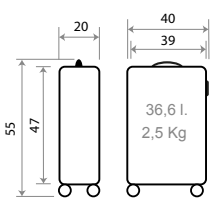

NEW Ref. 140010173064
55cm - Ref. 50891