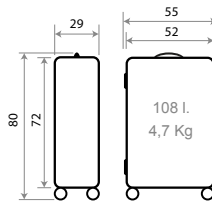

NEW Ref. 140010177021
80cm - Ref. 50893