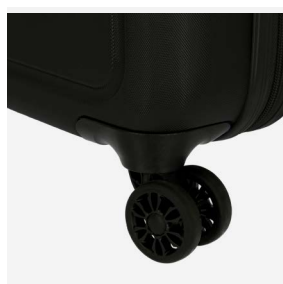

**TROLLEYS**

Detalles Trolleys / Details Trolley

**NEW Ref. 140009172070**

**Ref. 50686**

Trolley Cabina 55cm Expandible /  
Cabine Size 55cm Expandible

Expandible

140009.

50602.