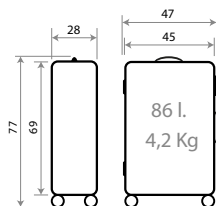

C/25 Verde /  
Green

C/40 Rojo / Red

C/50 Verde /  
Green

NEW Ref. 140014172022

55cm - Ref. 53186

NEW Ref. 140014174040

66cm - Ref. 53187

NEW Ref. 140014177030