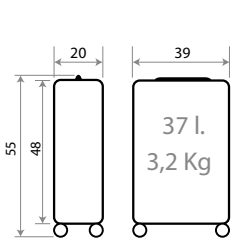

140003.

Wood

53107.

Composición / Composition: ABS

NEW Ref. 140003198020

Ref. 53139

Necesar Adaptable ABS/
Adaptable Beauty Case ABS
29x21x15cm

NEW Ref. 140003171065

55cm - **Ref. 53186**

NEW Ref. 140003176052

Ref. 53189 - Set/2 55/65cm