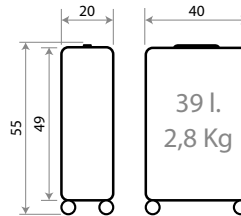

CABINA EXPANDIBLE #86 / EXPANDABLE CABINE #86

PUERTO USB / USB PORT

TROLLEYS

Interior y Cierre de Combinación / Inner and Combination Lock

Expandible / Expandable

5 cm.

**NEW Ref. 230043130001**

**Ref. 96286 - 55cm**