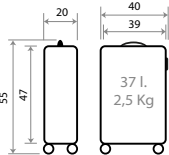

NEW Ref. 140009173020
55cm - Ref. 50691