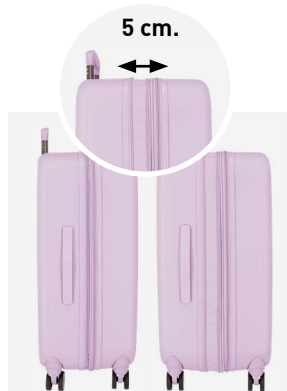

230043.

96202.

TROLLEY MEDIUM

Expandible / Expandable