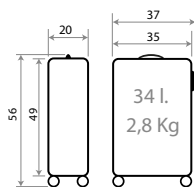

140014.

53102.

TROLLEYS

Expandible

C/21 Negro /  
Black  
C/20 Negro /  
Black

C/22 Marino /  
Navy  
C/30 Marino /  
Navy

C/23 Gris / Grey  
C/22 Gris / Grey

C/24 Rojo / Red

C/25 Verde /  
Green

C/40 Rojo / Red

C/50 Verde /  
Green

NEW Ref. 140014172022

55cm - Ref. 53186

NEW Ref. 140014174040

66cm - Ref. 53187

NEW Ref. 140014177030