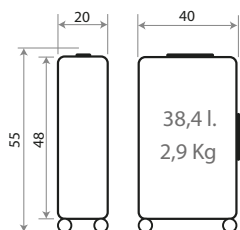

530008.

87402.

NEW Ref. 530008120003

Trolley 55cm - Ref. 87493-23