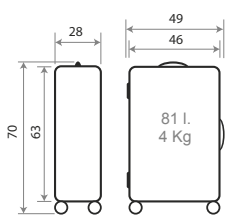

**TROLLEYS**

Interior Trolley Cabina, Cierre TSA y Doble Rueda / Inner Cabine, TSA Closing and Double Wheels

**NEW Ref. 14001172021**

**Ref. 51286 -**

Trolley 55cm

**EXPANDABLE**

■ ■ ■  
C/21 C/26 C/27

**NEW Ref. 14001173041**  
55cm - Ref. 51287