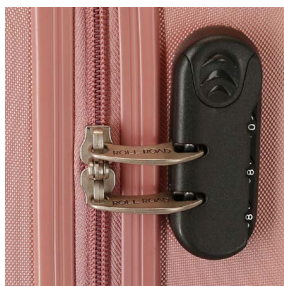

TROLLEYS

Detalles Trolleys / Details Trolley

**NEW Ref. 140010172073**

**Ref. 50886**

Trolley Cabina 55cm Expandible /  
Cabine Size 55cm Expandible

Expandible

140010.

50802.