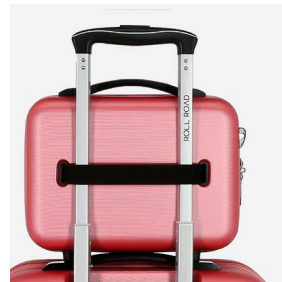

140009.

New Camboya

50602.

Composición / Composition: ABS

NEW Ref. 140009198021

Ref. 50639

Necesar Adaptable ABS/
Adaptable Beauty Case ABS
29x21x15cm

Adaptable

TROLLEYS

Detalles Trolleys / Details Trolley

NEW Ref. 140009172070

Ref. 50686

Trolley Cabina 55cm Expandible /
Cabine Size 55cm Expandible