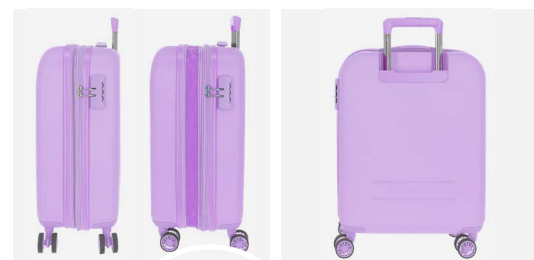

NEW Ref. 140007172082

Ref. 59986

Trolley Cabina 55cm Expandible /
Cabine Size 55cm Expandible

Expandible