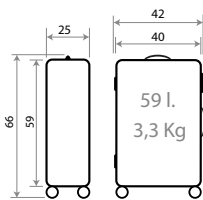

C/25 Verde /  
Green

C/40 Rojo / Red

C/50 Verde /  
Green

NEW Ref. 140014172022

55cm - Ref. 53186

NEW Ref. 140014174040

66cm - Ref. 53187

NEW Ref. 140014177030