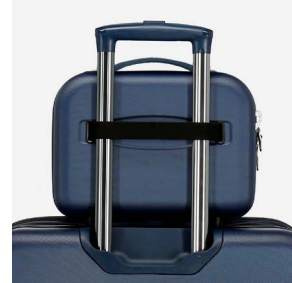

140007.

Riga

Composición / Composition: ABS

59907.

NEW Ref. 140007198070

Ref. 59939

Necesar Adaptable ABS/
Adaptable Beauty Case ABS
29x21x15cm

Adaptable

Interior y Cierre de Combinación / Inner and Combination Lock

Interior y Cierre TSA / Inner and TSA Closing

NEW Ref. 140007172082

Ref. 59986

Trolley Cabina 55cm Expandible /
Cabine Size 55cm Expandible