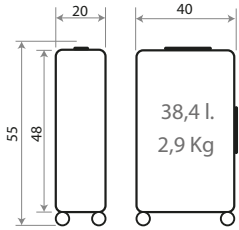

530008. Roxbury

87402. Composición / Composition: ABS

NEW Ref. 530008120001
Trolley 55cm - Ref. 87493-21