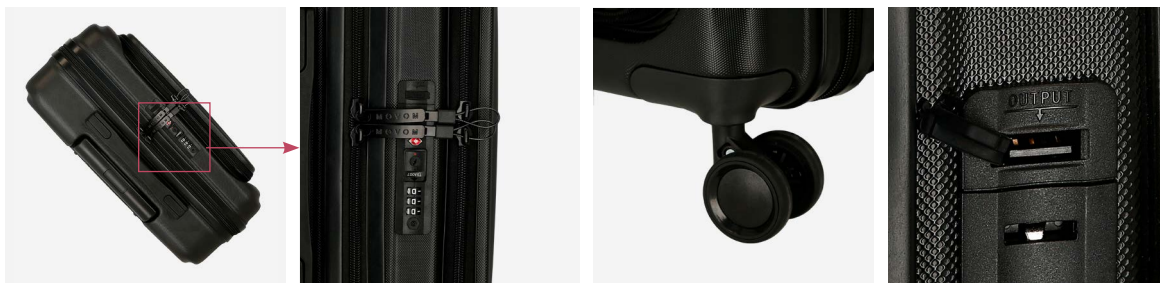

140017.

53502.

TROLLEYS

Cierre TSA Integrado / Integrated TSA Closing

Ruedas / Wheels

Puerto USB / USB Port