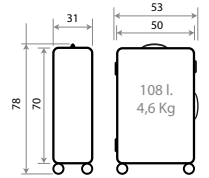

**TROLLEYS**

Detalles Trolleys / Details Trolley

**NEW Ref. 140009172070**

**Ref. 50686**

Trolley Cabina 55cm Expandible /  
Cabine Size 55cm Expandible

Expandible

140009.

50602.

NEW Ref. 140009173020  
55cm - Ref. 50691

NEW Ref. 140009174032  
68cm - Ref. 50692

NEW Ref. 140009177041  
78cm - Ref. 50693

NEW Ref. 140009178041

Ref. 50694 - Set/3 55/70/80cm

NEW Ref. 140009179032

Ref. 50695 - Set/2 55/70cm