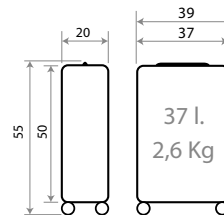

# Inari

53202.

Composición / Composition: Polipropileno / Polypropylene

TROLLEYS

Cierre TSA Integrado / Integrated TSA Closing

**NEW Ref. 140015172065**

**Ref. 53286 - EXPANDABLE**

Trolley 55cm