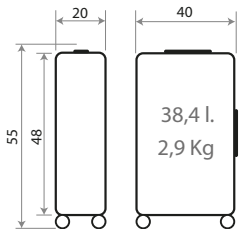

NEW Ref. 530008120002
Trolley 55cm - Ref. 87493-22