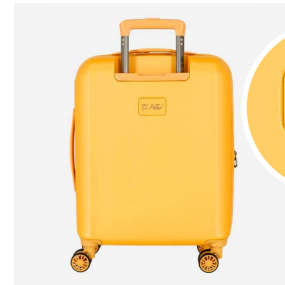

## TROLLEYS

Interior Trolley Cabina, Cierre TSA y Doble Rueda / Inner Cabine, TSA Closing and Double Wheels

**NEW Ref. 140016172030**

**Ref. 53386 -**

**Trolley 55cm**

**EXPANDABLE**

El Petro®

140016.