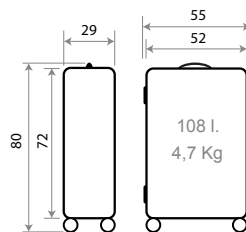

80cm - Ref. 50893