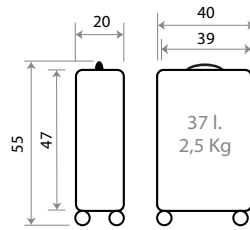

TROLLEYS

Detalles Trolleys / Details Trolley

Ref. 50686

Trolley Cabina 55cm Expandible /
Cabine Size 55cm Expandible