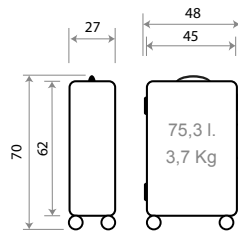

C/22 Gris / Grey

C/23 Marino / Navy

C/24 Rojo / Red

55cm - Ref. 50191

70cm - Ref. 50192

80cm - Ref. 50193

Ref. 50194 - Set/3 55/70/80cm

NEXT DOOR UNIVERSAL