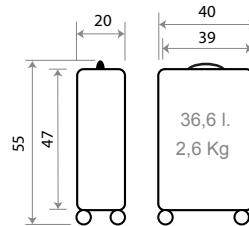

Interior / Inner

Adaptable

TROLLEYS

Detalles Trolleys / Details Trolley

Ref. 50886

Trolley Cabina 55cm Expandible /
Cabine Size 55cm Expandible

Expandible

TROLLEYS MEDIANO Y GRANDE / MEDIUM AND BIG SIZE
 Detalles / Details