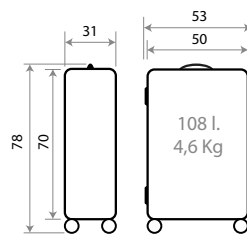

78cm - Ref. 50693