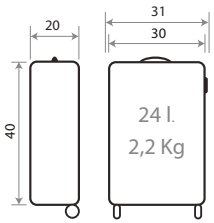

40cm - Ref. 58499