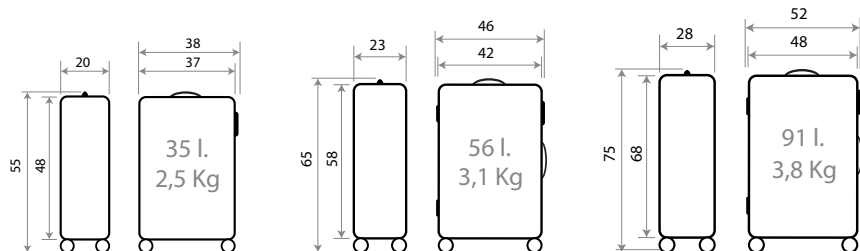

65cm - Ref. 58492

75cm - Ref. 58493

55cm - Ref. 58491