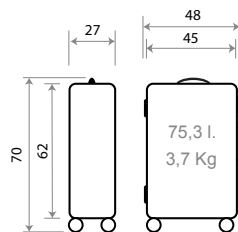

70cm - Ref. 50892