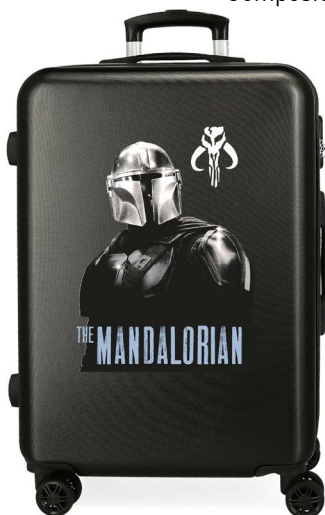

Trolley 55cm - Ref. 45418-21