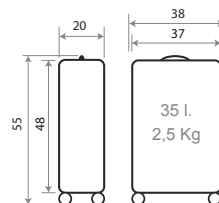

Trolley 55cm - Ref. 40811-43

Trolley 65cm - Ref. 40812-43

Ref. 40814-43
Set/2 55 / 65 cm.

Soccer 41904.

Composición / Composition: ABS

NEW COLLECTION

Trolley 55cm - Ref. 41911-41

40704. **I am Unicorn**