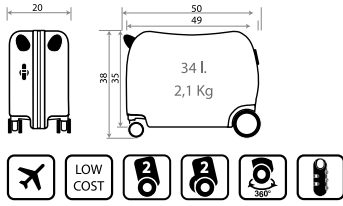

40804.

Spring is here

NEW COLLECTION

Composición / Composition: ABS

Ref. 40898-41

Maleta infantil 4 Ruedas, 2 Multi-direccionales /
Rolling Suitcase 4 Wheels, 2 multidireccional
50x38x20cm