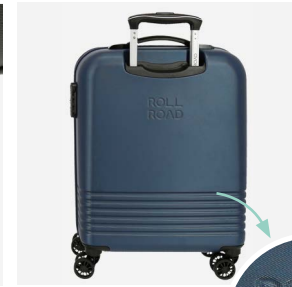

Interior / Inner

Adaptable

TROLLEYS

Detalles Trolleys / Details Trolley

Ref. 50886

Trolley Cabina 55cm Expandible /
Cabine Size 55cm Expandible

Expandible

TROLLEYS MEDIANO Y GRANDE / MEDIUM AND BIG SIZE
 Detalles / Details