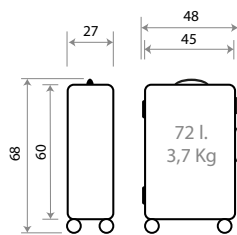

C/24 Rosa / Pink

C/25 Turquesa / Turquoise

C/29 Marino / Navy

C/2A Azulón / Blue

C/2B Granate / Garnet

C/2C Verde / Green

C/2D Antracita / Anthracite

55cm - Ref. 50691