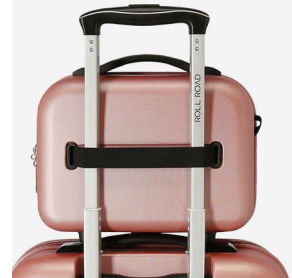

Interior / Inner

Adaptable

TROLLEYS

Detalles Trolleys / Details Trolley

Ref. 50886

Trolley Cabina 55cm Expandible /
Cabine Size 55cm Expandible

Expandible

TROLLEYS MEDIANO Y GRANDE / MEDIUM AND BIG SIZE
 Detalles / Details