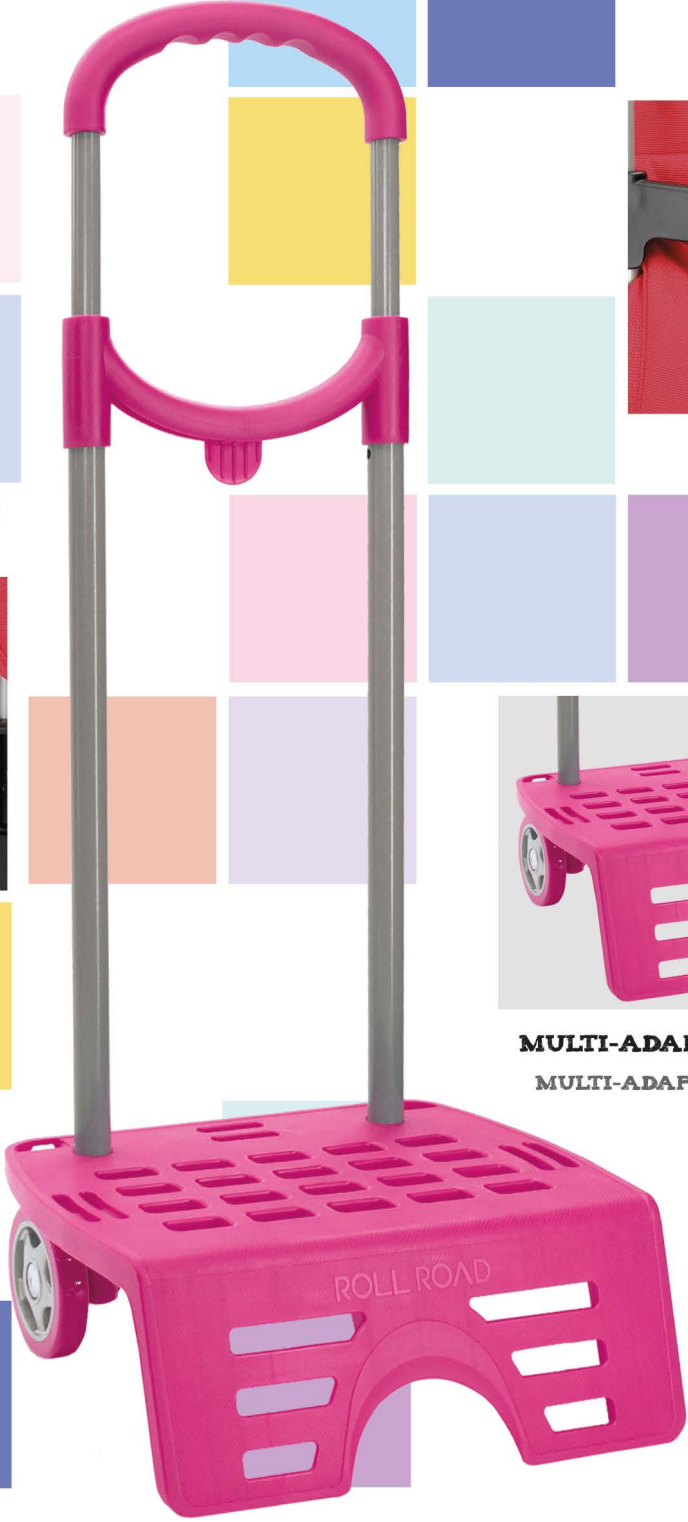

MULTI-ADAPTABLE

MULTI-ADAPTABLE