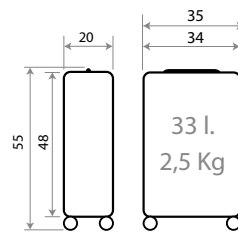

Interior, Cierre Combinación y Doble Rueda / Inner, Combination Lock and Double Wheels

40cm - Ref. 58499

TROLLEYS #99

Interior / Inner

40cm - Ref. 58486

TROLLEYS #86

Expandible

NEW