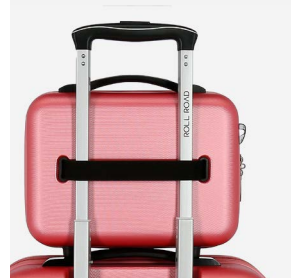

50602.

New Camboya

NEW COLLECTION

Composición / Composition: ABS

Ref. 50639

Necesar Adaptable ABS/
Adaptable Beauty Case ABS
29x21x15cm

Adaptable

TROLLEYS

Detalles Trolleys / Details Trolley

Ref. 50686

Trolley Cabina 55cm Expandible /
Cabine Size 55cm Expandible