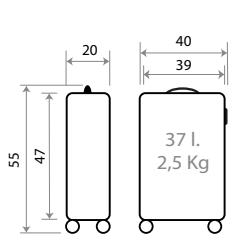

C/24 Rosa / Pink

C/25 Turquesa / Turquoise

C/29 Marino / Navy

C/2A Azulón / Blue

C/2B Granate / Garnet

C/2C Verde / Green

C/2D Antracita / Anthracite

55cm - Ref. 50691