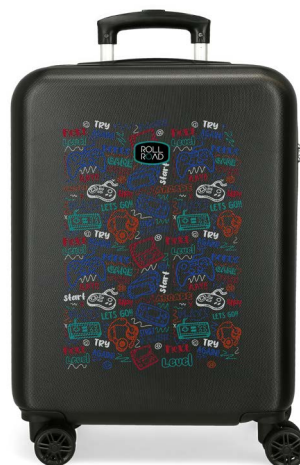

Set 2
Ref. 48714-21

Trolley 55cm - Ref. 48711-21