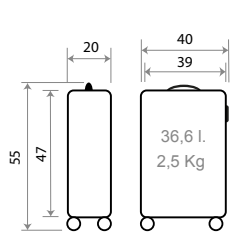

55cm - Ref. 50891