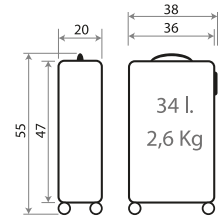

Trolley 55cm - **Ref. 40817-41**