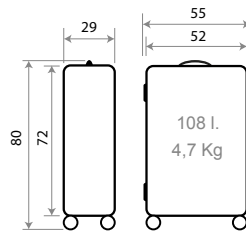

C/22 Gris / Grey

C/23 Marino / Navy

C/24 Rojo / Red

55cm - Ref. 50191

70cm - Ref. 50192

80cm - Ref. 50193

Ref. 50194 - Set/3 55/70/80cm

NEXT DOOR UNIVERSAL