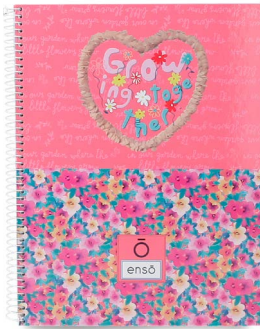

New Ref. 210039911042

Ref. 93794
Cuaderno A4 / Notebook A4
120 Hojas / Sheets
70gr.
215x290mm.