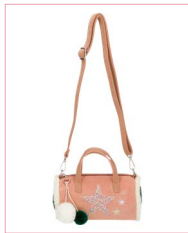

New Ref. 210030544073

Ref. 91866
Bowling pequeño /
Small Bowling
21x11x11cm