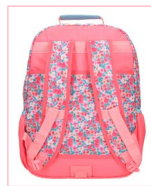

New Ref. 210039257042
Ref. 93723

Mochila Dos Compartimentos /
Backpack Two Pockets 44cm
32x44x17cm

New Ref. 210039257142
Ref. 93723D
Adaptable

New Ref. 210039257242

Ref. 93723T
Mochila con carro /
Backpack with trolley

New Ref. 210039266042
Ref. 93724

Mochila Dos Compartimentos /
Backpack Two Pockets 44cm
32x44x17cm

New Ref. 210039266142
Ref. 93724D
Adaptable

New Ref. 210039266242

Ref. 93724T
Mochila con carro /
Backpack with trolley