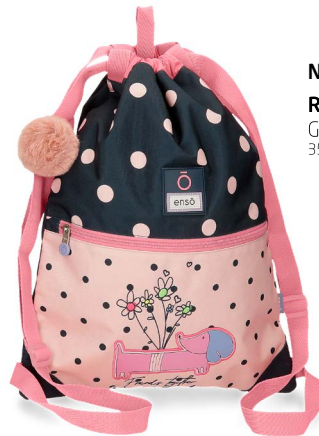

New Ref. 210054225030

Ref. 94354

Bandolera /  
Shoulder Bag  
20,5x16,5x6cm

New Ref. 210044513073

Ref. 94349

Riñonera /  
Waist Bag  
27x11x6,5cm

New Ref. 210044502073

Ref. 94338

Gym Sac  
35x46cm

New Ref. 210044215073

Ref. 94320

Mochila /  
Backpack 28cm  
23x28x10cm

New Ref. 210044215173

Ref. 94320D

Adaptable

New Ref. 210044215273