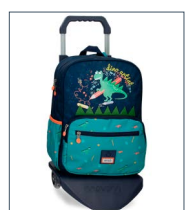

New Ref. 210054235030

Ref. 95424

Mochila /
Backpack 38cm
30x38x12cm

New Ref. 210054235130

Ref. 95424D

Adaptable

New Ref. 210054235230

Ref. 95424T

Mochila con carro /
Backpack with trolley