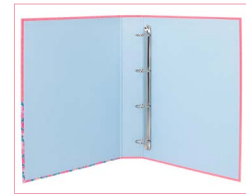

New Ref. 210039912042

Ref. 93797
Carpeta 4 Anillas /
Ringbinder 4 Rings
280x380x50mm.