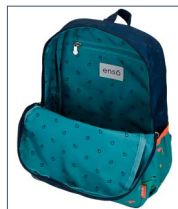

**New Ref. 210054405030**

**Ref. 95443**

Portatodo Tres Compartimentos /  
Carry All Three Compartments  
22x12x5cm

**New Ref. 210054431030**

**Ref. 95440**

Neceser Adaptable /  
Adaptable Beauty Case  
20,5x16,5x6cm