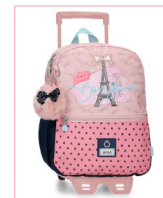

210052
95202 BONJOUR

COLECCIÓN
EN CATÁLOGO DE
VIAJE JUNIOR

COLLECTION
IN JUNIOR
TRAVEL
CATALOG

Col. 230036

C/21 Turquesa / C/22 Coral
Turquoise

New Ref. 210052204042

Ref. 95220
Mochila Paseo /
Backpack 23cm
19x23x8cm

New Ref. 210052208042

Ref. 95221
Mochila /
Backpack 25cm
23x25x10cm

New Ref. 210052208142

Ref. 95221D
Adaptable

New Ref. 210052208242

Ref. 95221T
Mochila con carro /
Backpack with trolley

New Ref. 210052225042

Ref. 95223
Mochila Paseo /
Backpack 32cm
25x32x12cm

New Ref. 210052225142

Ref. 95223D
Adaptable

New Ref. 210052225242

Ref. 95223T
Mochila con carro /
Backpack with trolley