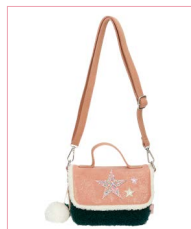

New Ref. 210030534073

Ref. 91852
Bolso Mano /
Handbag
17,5x17,5x6cm