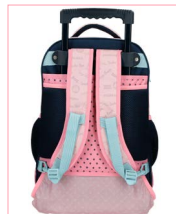

New Ref. 210052298042

Ref. 95229
Mochila-Trolley Compact 2 Ruedas Dobles Dos
Compartimentos / Compact Trolley-Backpack 2
Double Wheels Two Compartments
33x44x21cm