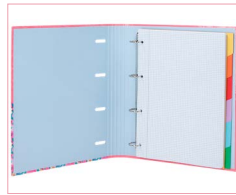

New Ref. 210039215142

Ref. 93720D  
Adaptable

New Ref. 210039215242

Ref. 93720T  
con carro /  
with trolley

**New Ref. 210039911042**

**Ref. 93794**  
Cuaderno A4 / Notebook A4  
120 Hojas / Sheets  
70gr.  
215x290mm.