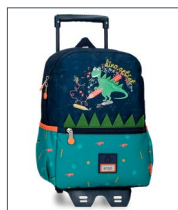

**New Ref. 210054405030**

**Ref. 95443**

Portatodo Tres Compartimentos /  
Carry All Three Compartments  
22x12x5cm

**New Ref. 210054431030**

**Ref. 95440**

Neceser Adaptable /  
Adaptable Beauty Case  
20,5x16,5x6cm