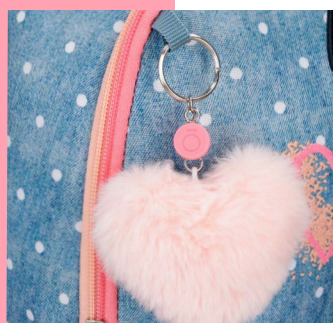

**New Ref.210050266131**

**Ref. 94927D**

Adaptable

**New Ref. 210050266231**

**Ref. 94927T**

Mochila con carro /  
Backpack with trolley

210050  
94902 Little Dreams

**New Ref. 210050542031**  
**Ref. 94954**  
Bandolera /  
Shoulder Bag  
20,5x16,5x6cm