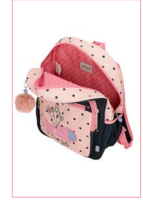

New Ref. 210044225073

Ref. 94321

Mochila Paseo /
Backpack 32cm
25x32x12cm

New Ref. 210044225173

Ref. 94321D

Adaptable

New Ref. 210044225273

Ref. 94321T

Mochila con carro /
Backpack with trolley

New Ref. 210044235073

Ref. 94322

Mochila / Backpack 38cm
30x38x12cm

New Ref. 210044235173

Ref. 94322D

Adaptable

New Ref. 210044235273

Ref. 94322T

Mochila con carro /
Backpack with trolley