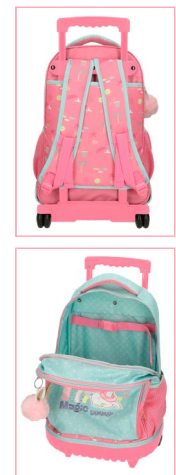

New Ref. 210061298055
Ref. 96329

Mochila-Trolley Compact 2 Ruedas Dobles Dos
Compartimentos / Compact Trolley-Backpack 2
Double Wheels Two Compartments
33x44x21cm