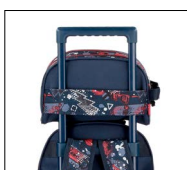

Ref. 27643
Portatodo Tres Compartimentos /
Carry All Three Compartments
22x12x5cm