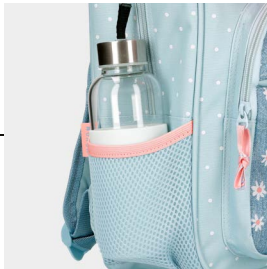

your

DREAM

Live your Dreams

37602.

Composición / Composition: Poliéster / Polyester

NEW COLLECTION

Ref. 37624
Mochila /
Backpack 42cm
31x42x13cm

Ref. 37624T
Adaptable con Carro /
with Trolley