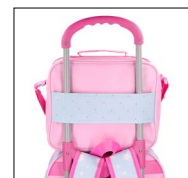

Ref. 40749
Riñonera /
Waist Bag
27x11x6,5cm

Ref. 40755
Bandolera /
Shoulder Bag
20x17x5cm

Ref. 40737
Gym Sac
27x34cm

Ref. 40748
Bandolera Porta Merienda Térmica /
Lunch Bag Thermo
25x21x11cm

37802.

Always on the move