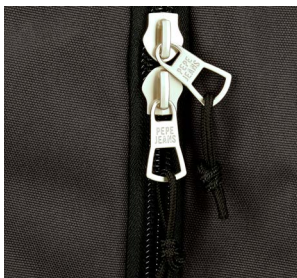

COLECCIÓN
EN CATÁLOGO
DE VIAJE

COLLECTION
IN TRAVEL
CATALOG

66639-31 Neceser
66686-31 Cabina Expandible

66691-31 Cabina No-Expandible
66692-31 Mediana
66695-31 Set 2