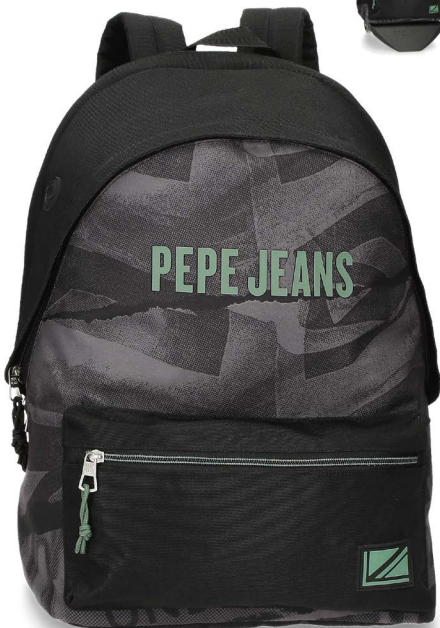

Ref. 64824D

Adaptable

Ref. 64824T

con Carro / with Trolley

Ref. 64825

Mochila Doble Cremallera /
Backpack Two Zipper
32x45x15cm

Ref. 64825D

Adaptable