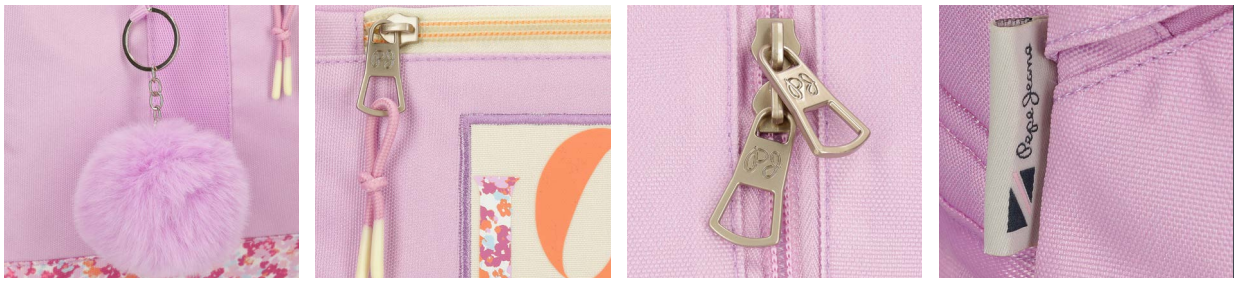

Portatodo Cinco Compartimentos /
Carry All Five Compartments
22x10x11cm

Ref. 68546

Porta Merienda /
Lunch Bag
20x23x14cm

Ref. 68548

Porta Merienda -
Bandolera Adaptable /
Adaptable Shoulder Lunch Bag
25x19x15cm