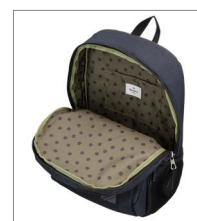

Ref. 67725D
Adaptable

Ref. 67725T
con Carro / with Trolley