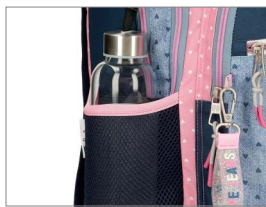

NONI DENIM

68202

Composición / Composition: 100% PES

NEW COLLECTION

Ref. 68222
Mochila Dos
Compartimentos /
Two Compartments
Backpack
30x40x12cm

Ref. 68222D
Adaptable

Ref. 68222T
con Carro / with Trolley

Bolsillo lateral para botella / Lateral pocket for bottle