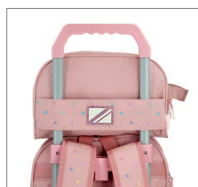

Ref. 67238
Gym Sac con Cremallera
Frontal / Gym Sac with
Frontal Zipper
35x46cm

Ref. 67223
Mochila con Compartimento
Especial para Portátil /
Backpack with a Special
Compartment for Computer
31x42x17,5cm