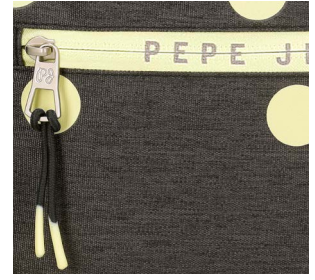

LEIRE 65202

Composición / Composition: 100% PES