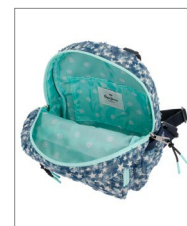

Ref. 65440
Portatodo /
Carry All
22x7x3cm

Ref. 65443
Portatodo Tres Compartimentos /
Carry All Three Compartments
22x12x5cm

Ref. 65421
Mochila /
Backpack
19x23x8cm

Ref. 65438
Gym Sac con
Cremallera Frontal /
Gym Sac with
Frontal Pocket
35x46cm