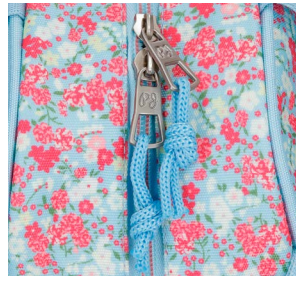

Ref. 65924D
Adaptable

Ref. 65924T
con Carro / with Trolley

Ref. 65926
Mochila Doble
Creamallera /
Two Pockets
Backpack 44cm
32x44x22cm

Ref. 65926D
Adaptable

Ref. 65926T
con Carro / with Trolley

Ref. 65940

Portatodo /
Carry All
22x7x3cm