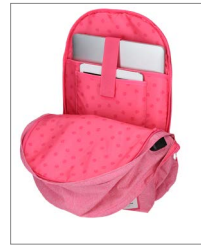

Ref. 67438

Gym Sac con Cremallera
Frontal / Gym Sac with
Frontal Zipper
35x46cm

Bolsillo lateral para botella / Lateral pocket for bottle

Ref. 67424
Mochila con Compartimento Especial para Portátil / Backpack with a Special Compartment for Computer
31x44x17,5cm