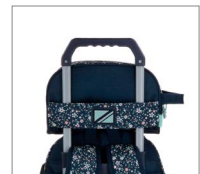

Ref. 67144
Neceser Adaptable Dos
Compartimentos / Adaptable Two
Compartments Beauty Case
26x16x12cm