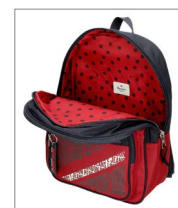

Ref. 66824D
Adaptable

Ref. 66824T
con Carro / with Trolley

Ref. 66822
Mochila Dos Compartimentos / Backpack Two Compartments
30x40x13cm

Ref. 66822D
Adaptable

Ref. 66822T
con Carro / with Trolley

Ref. 66829
Mochila-Trolley Compact 2 Ruedas Dobles / Compact Trolley-Backpack 2 Double Wheels Two Compartments
33x44x21cm