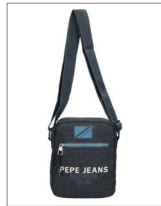

Ref. 69144

Neceser Adaptable Dos
Compartimentos /
Adaptable Two Compart-
ments Beauty Case
26x16x12cm

Ref. 69156
Bandolera /
Shoulder Bag
17x21x7cm