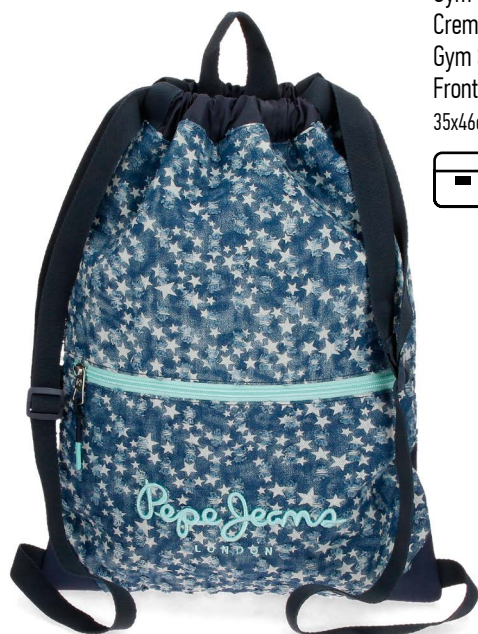

Ref. 65440
Portatodo /
Carry All
22x7x3cm

Ref. 65443
Portatodo Tres Compartimentos /
Carry All Three Compartments
22x12x5cm

Ref. 65421
Mochila /
Backpack
19x23x8cm

Ref. 65438
Gym Sac con
Cremallera Frontal /
Gym Sac with
Frontal Pocket
35x46cm